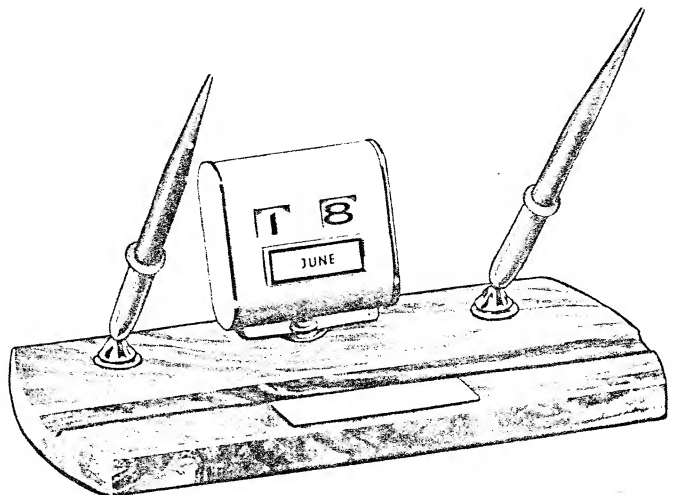

SHEAFFER'S NEW DESK SET LINE

6 1/2 x 13"

6501J (Illustrated)

JET CRYSTAL

With (2) 121SKD White Dot Pens $65.00

With 5SKD Pen, pencil or ballpoint (any two) 50.00

6501M

MEXICAN ONYX

With (2) B121SKD White Dot Pens $65.00

With B5SKD Pen, pencil or ballpoint (any two) .. 50.00

6201S

SPANISH ONYX

With (2) B121SKD White Dot Pens $62.50

With B5SKD Pen, pencil or ballpoint (any two) 47.50

(Includes No. 585 Perpetual Calendar)

5 x 10"

5 x 10"

6502G

BRAZILIAN ONYX

With (2) 121SKD White Dot Pens $65.00

With 5SKD Pen, pencil or ballpoint (any two) 50.00